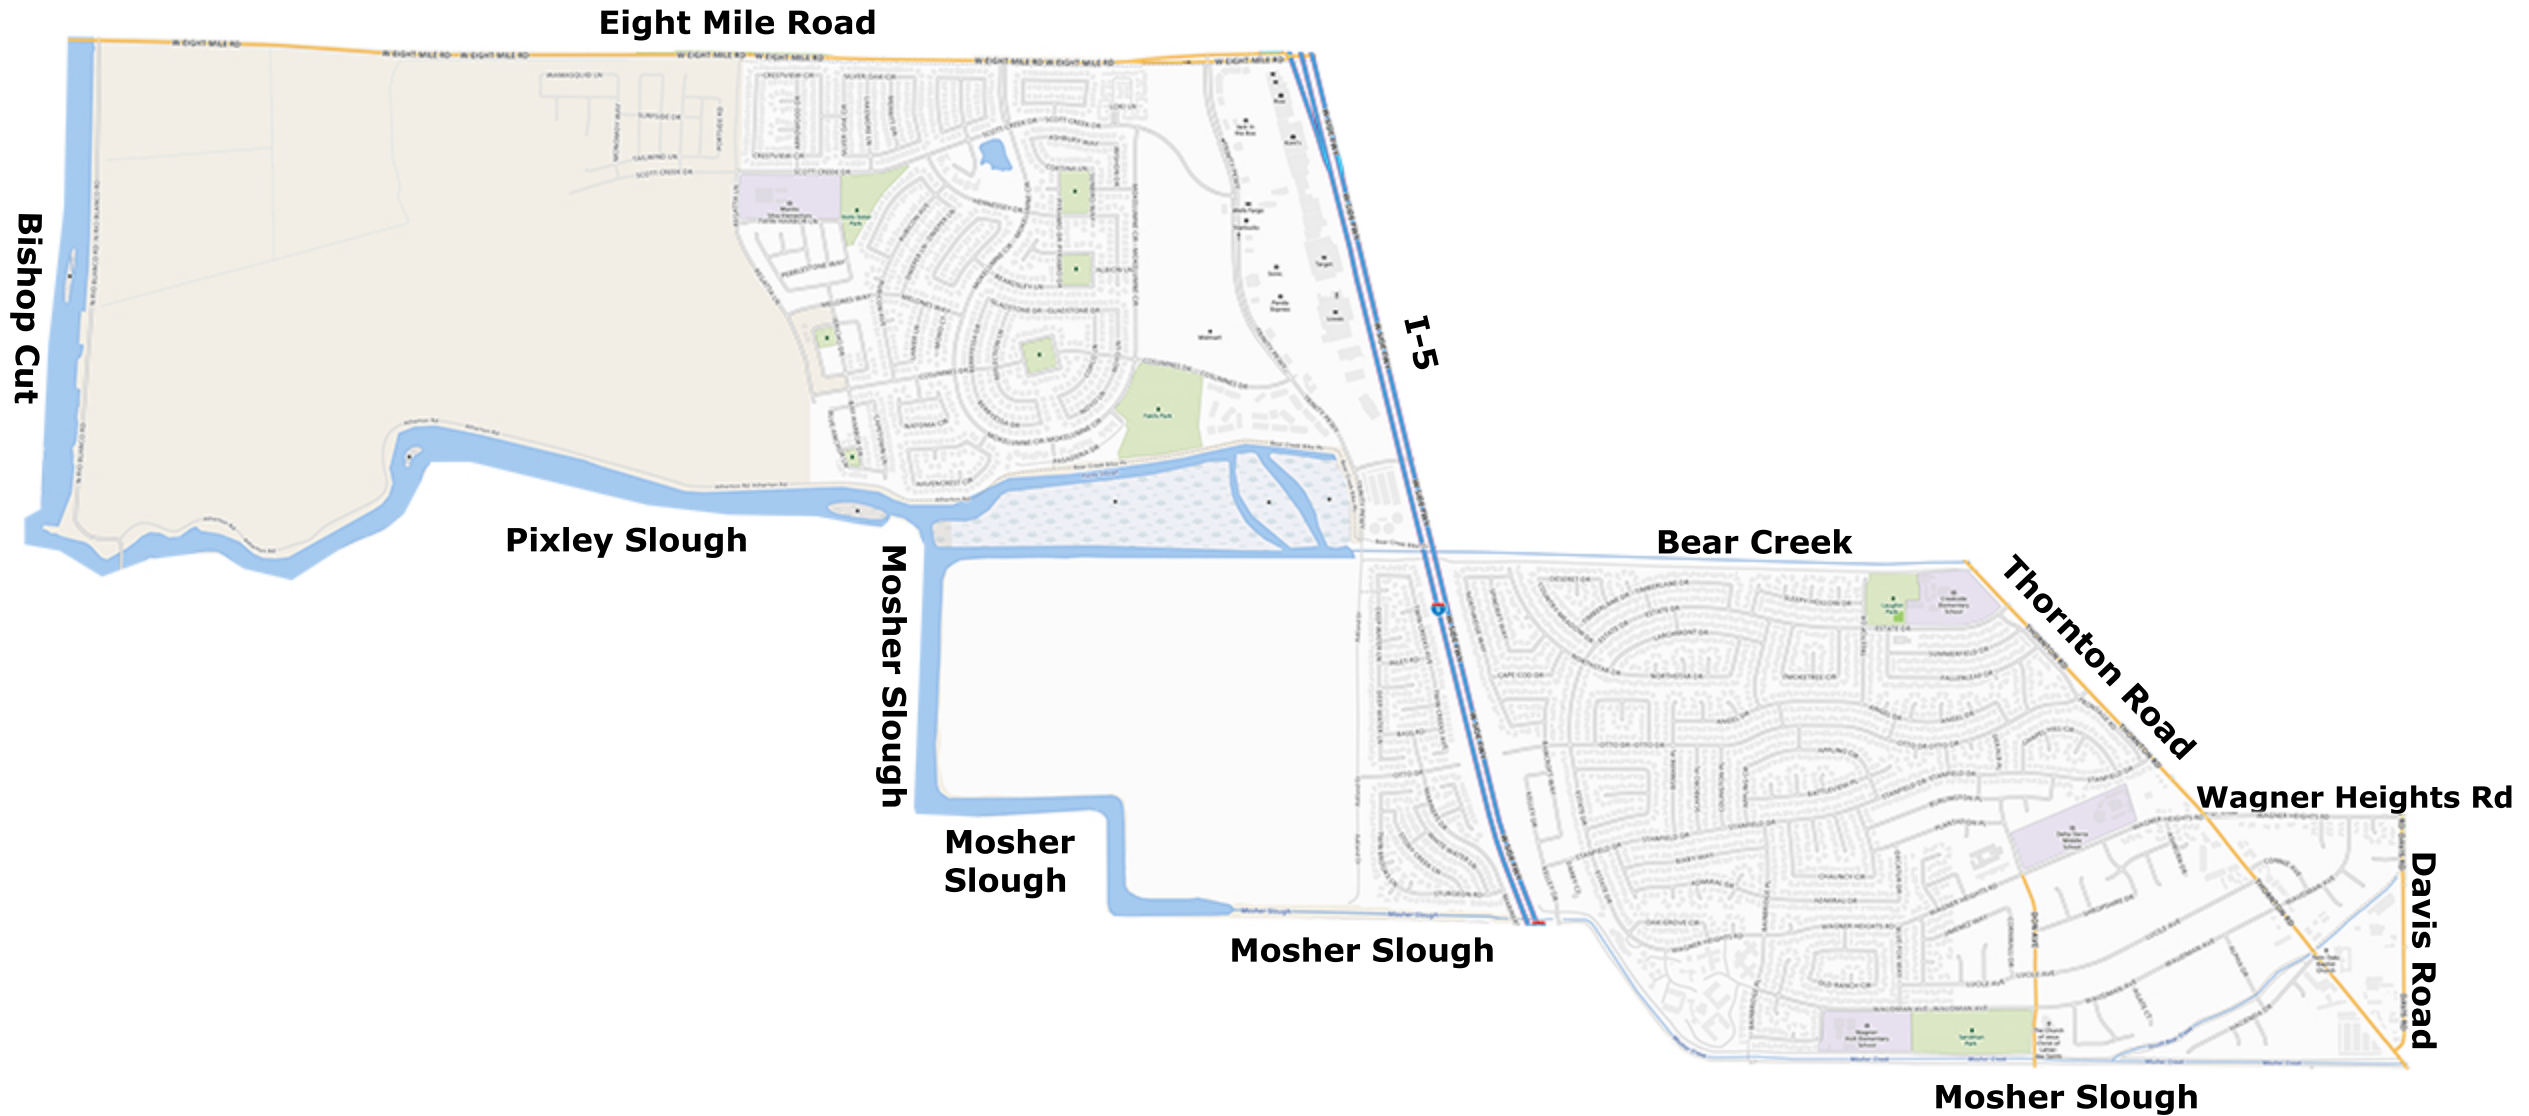

# California District 8 Delta Little League

North Boundary: Eight Mile Rd, South on I5, East on Bear Creek, SE on Thornton Rd, East on Wagner Heights Rd  
East Boundary: Davis Road  
South Boundary: Pixley Slough, Mosher Slough  
West Boundary: Bishop Cut