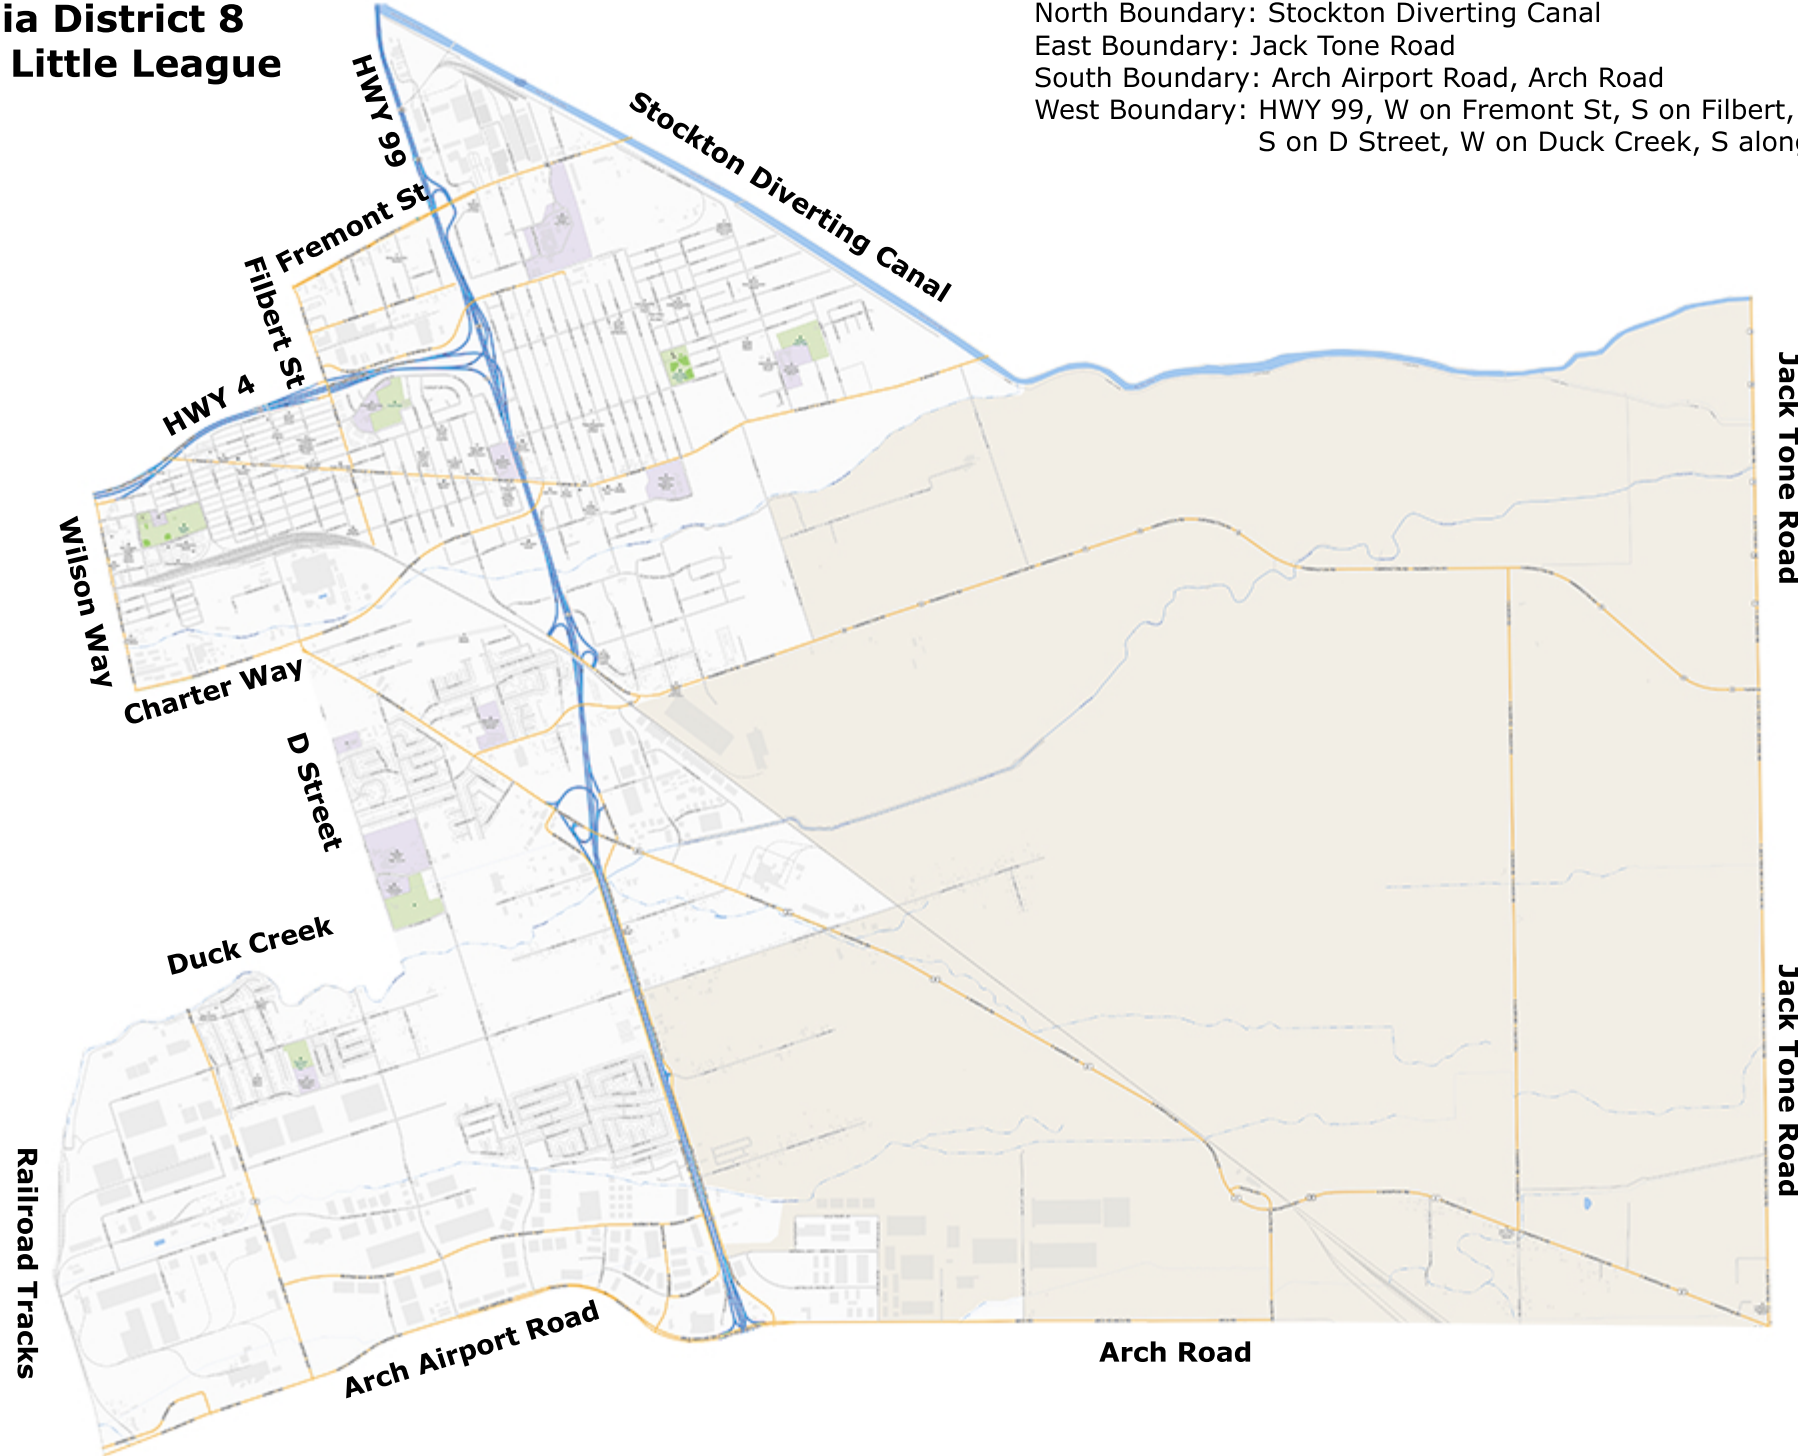

California District 8 Eastern Little League

North Boundary: Stockton Diverting Canal
East Boundary: Jack Tone Road
South Boundary: Arch Airport Road, Arch Road
West Boundary: HWY 99, W on Fremont St, S on Filbert, W on HWY 4, Wilson Way, E on Charter, S on D Street, W on Duck Creek, S along Railroad Tracks

President **Date**

District Administrator **Date**