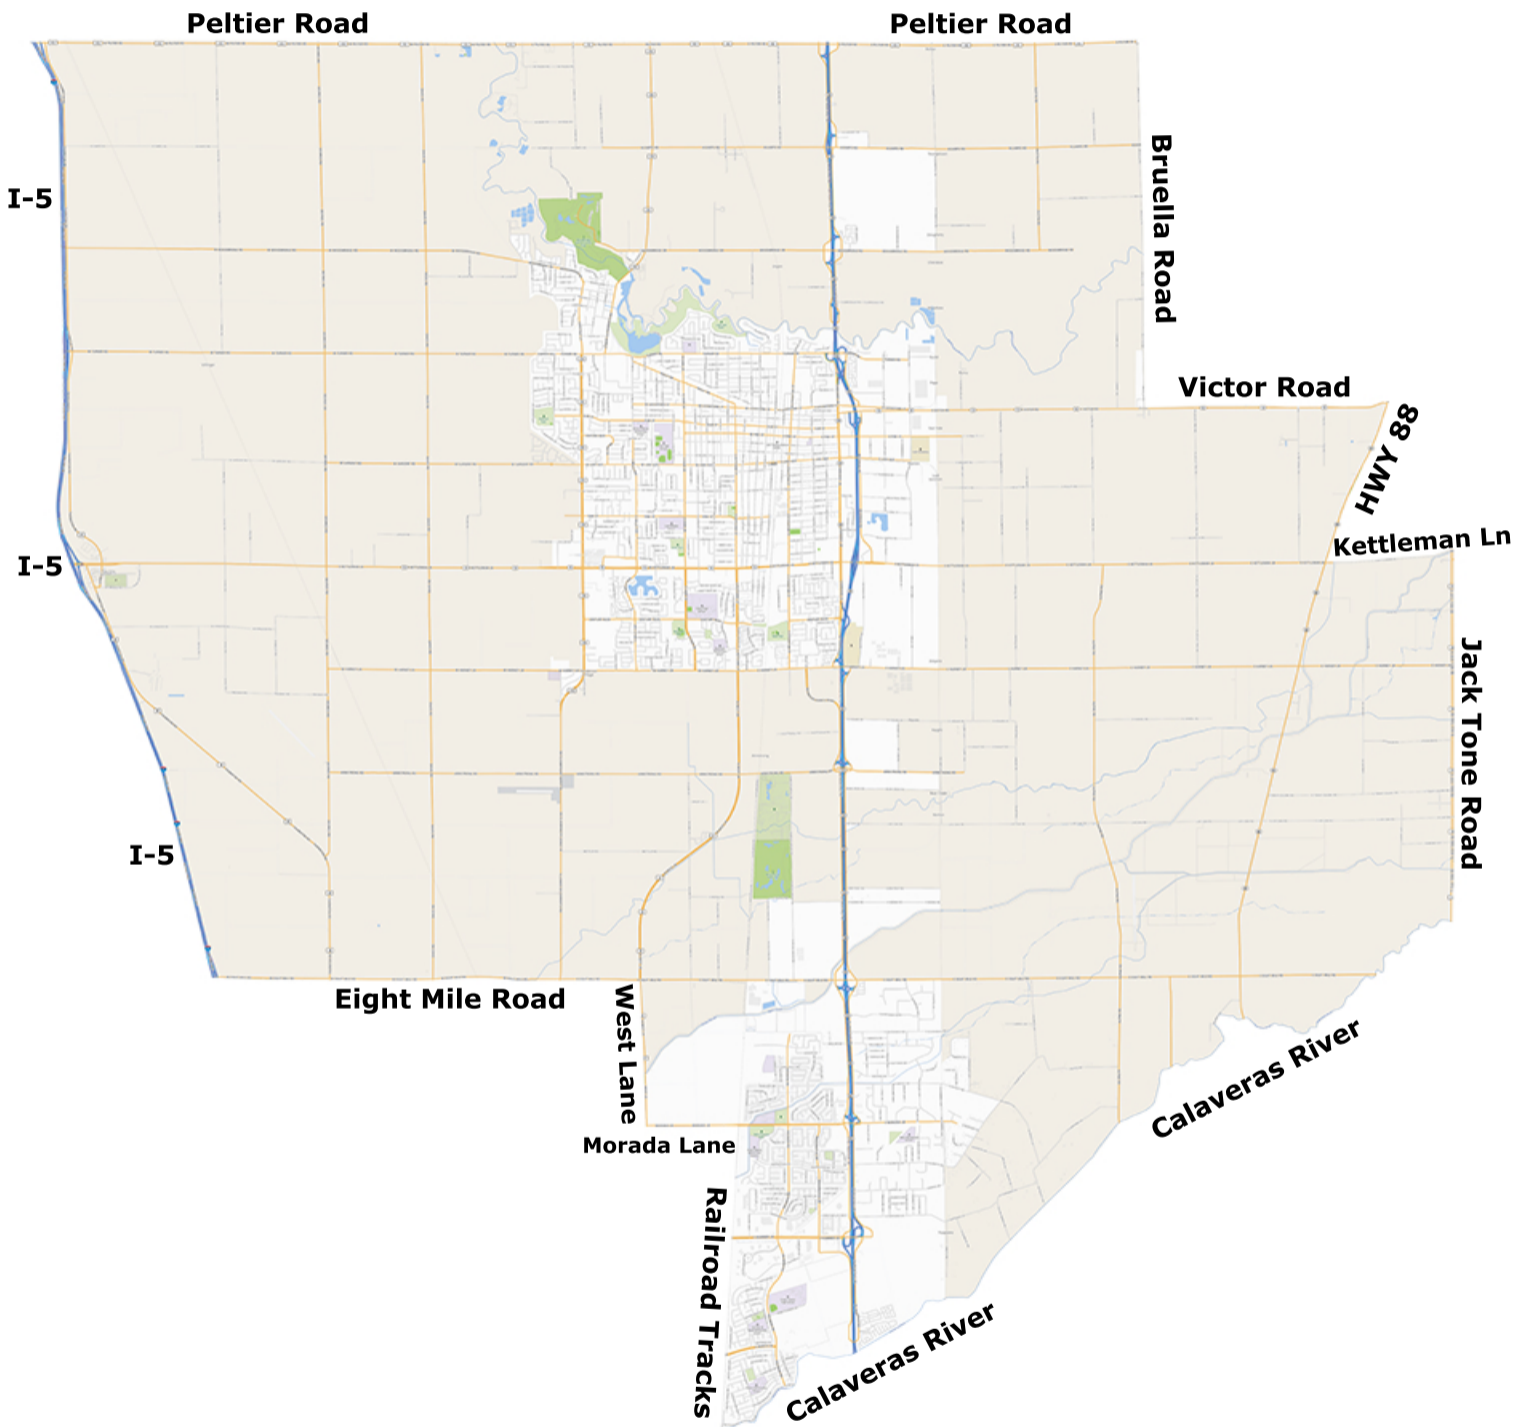

California District 8 Morada Little League

North Boundary: Peltier Road

East Boundary: Bruella Road, E on Victor Rd, SW on HWY 88, E on Kettleman Ln, S on Jack Tone Rd.

South Boundary: Eight Mile Rd, S on West Ln, E on Morada Ln, S on RR Tracks, NE along Calaveras River

West Boundary: I-5

President

Date

District Administrator

Date