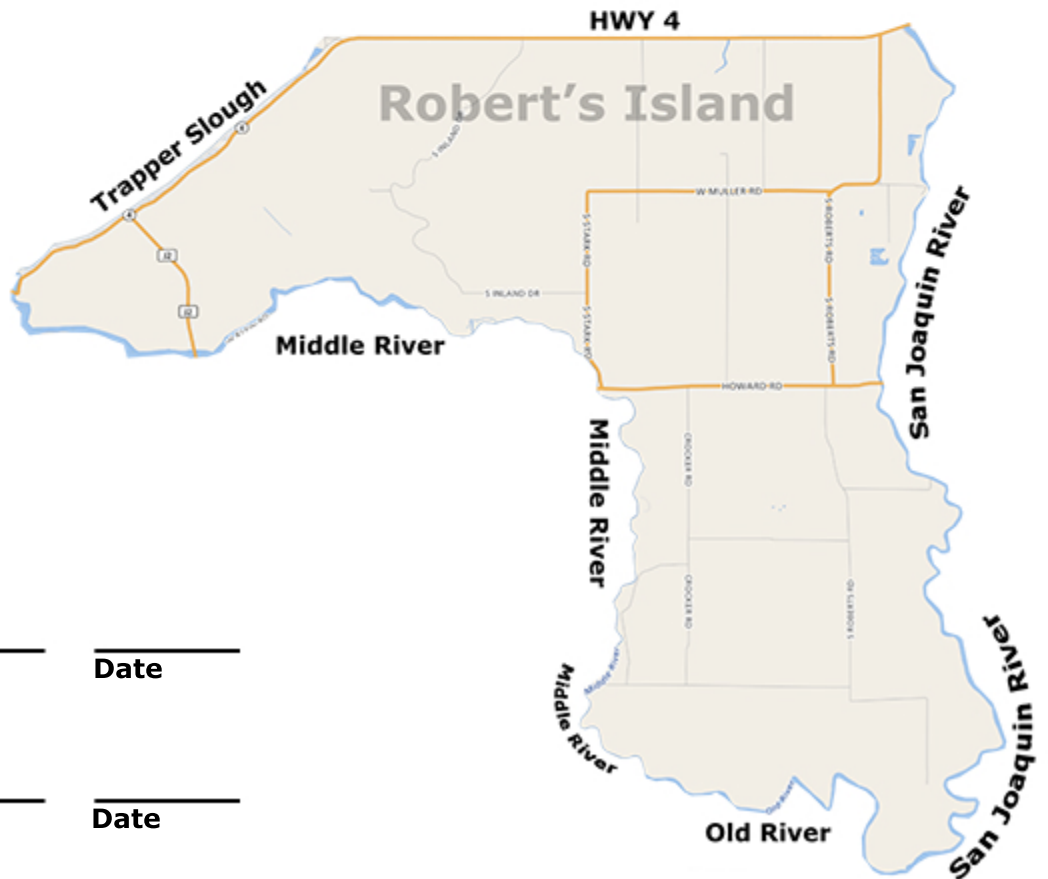

California District 8 Pacific Little League

North Boundary: NE on Calaveras River, SE on Pacific Ave, E on Castle St,
N on El Dorado St, E on Blaine Ave, E on Geary St

East Boundary: California Street

South Boundary: San Joaquin River, I-5, HWY 4

West Boundary: Smith Canal, N on Pershing Avenue

Robert's Island Boundaries

North Boundary: HWY 4

East Boundary: San Joaquin River

South Boundary: Old River

West Boundary: Trapper Slough, E on Middle River, S on Middle River