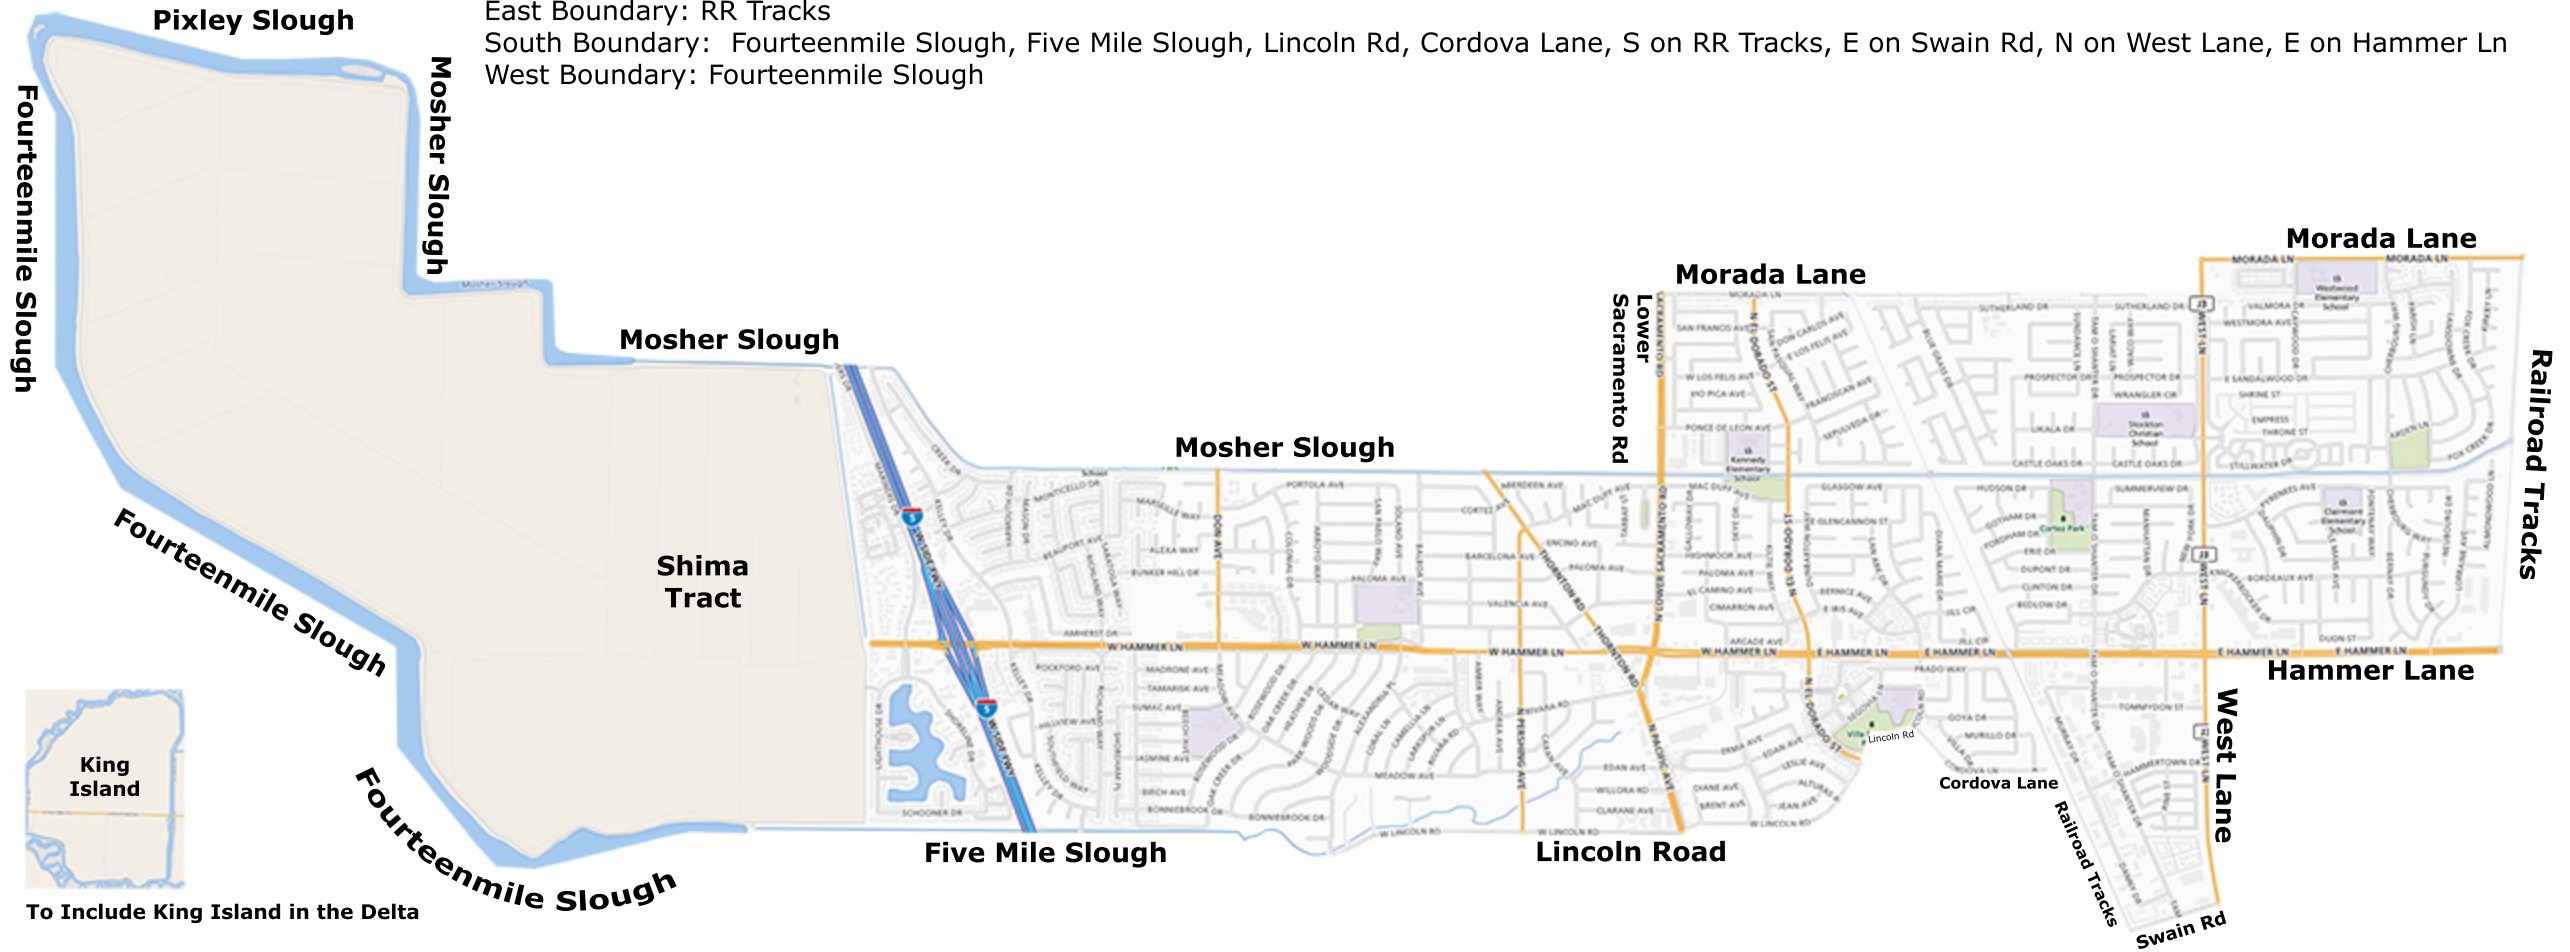

California District 8 Sundown Little League

North Boundary: Pixley Slough, S on Mosher Slough, E on Mosher Slough, N on Lower Sacramento Rd, E on Morada Ln
 East Boundary: RR Tracks
 South Boundary: Fourteenmile Slough, Five Mile Slough, Lincoln Rd, Cordova Lane, S on RR Tracks, E on Swain Rd, N on West Lane, E on Hammer Ln
 West Boundary: Fourteenmile Slough

President

Date

District Administrator

Date