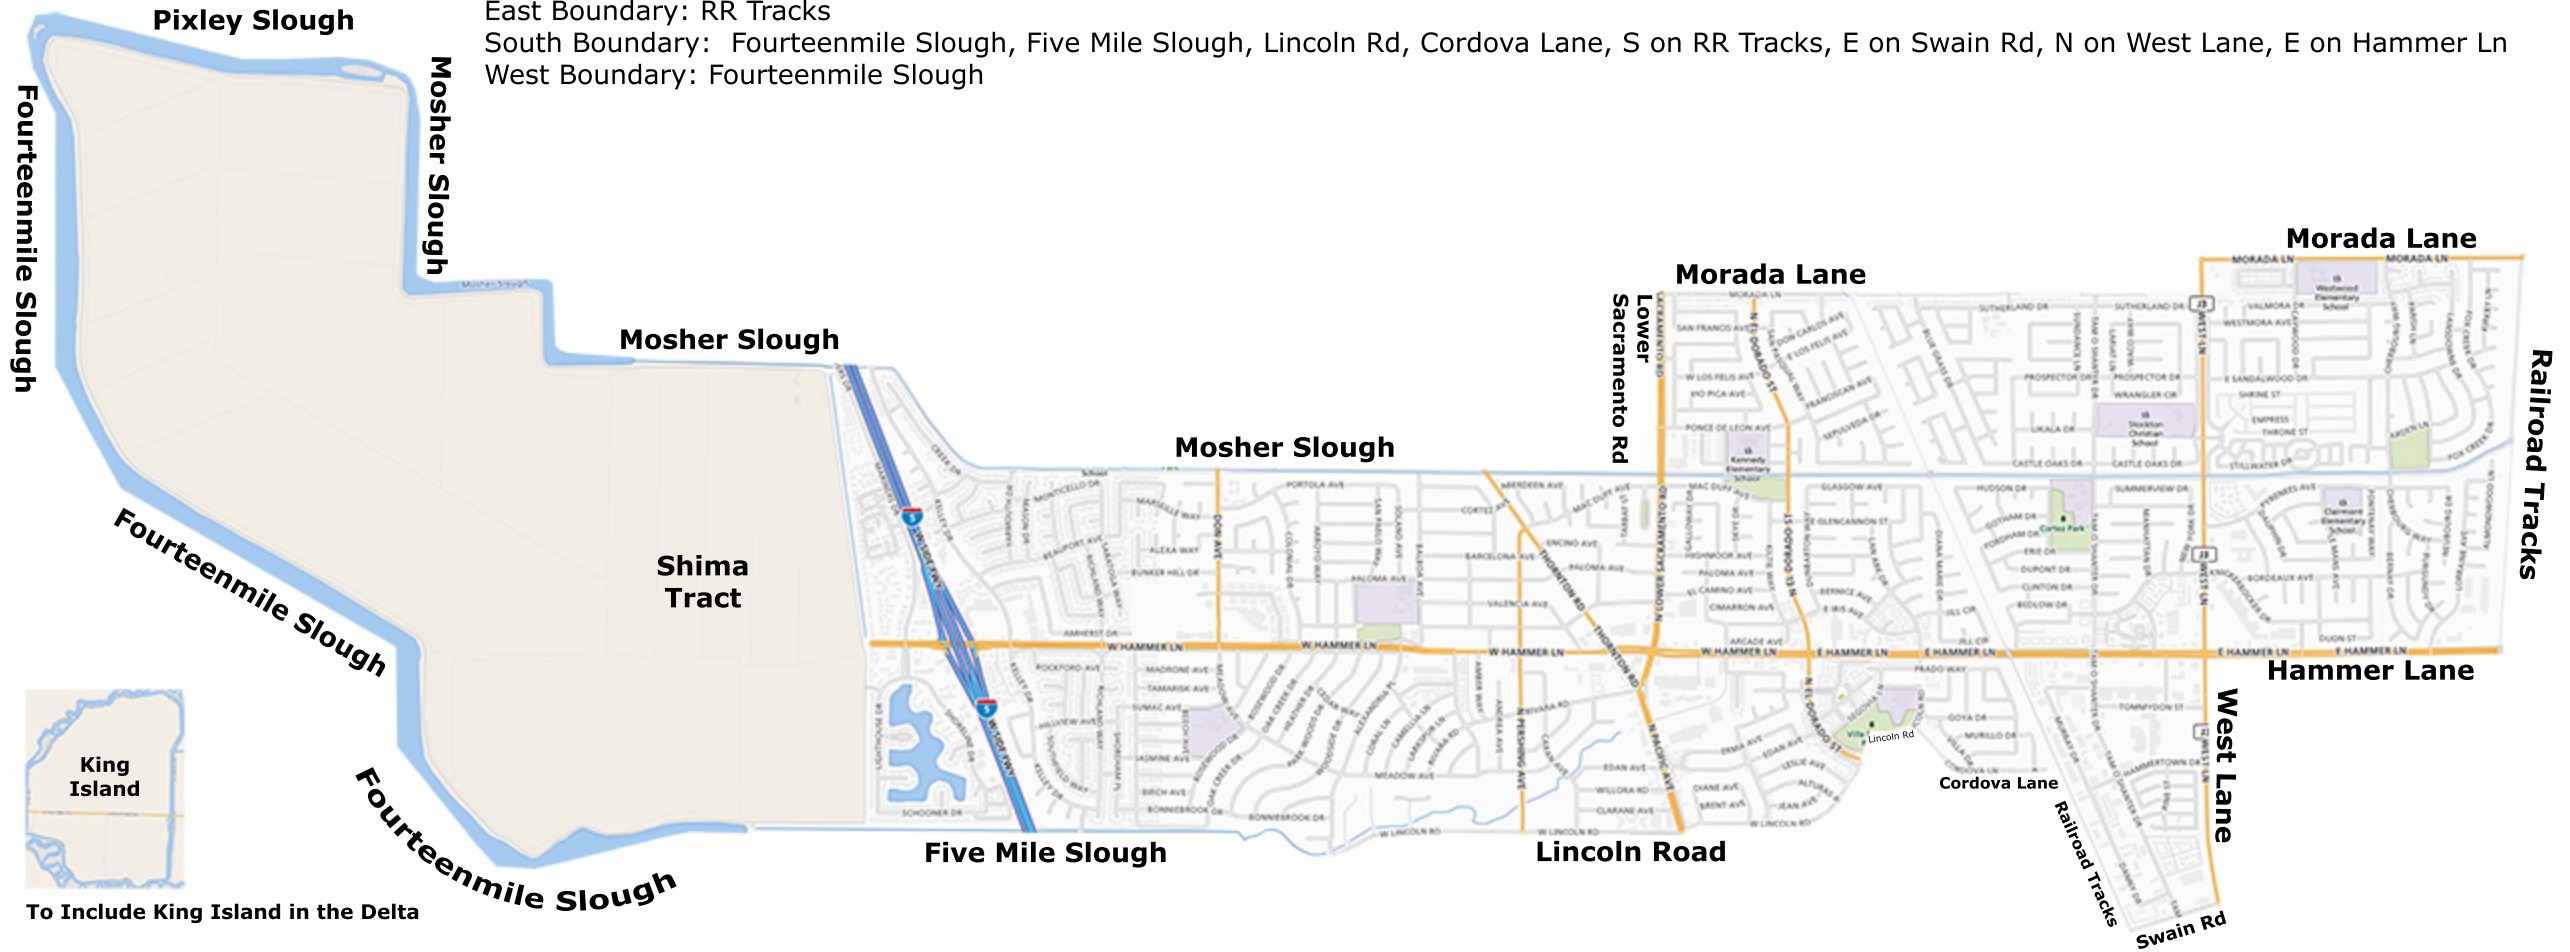

# California District 8 Sundown Little League

North Boundary: Pixley Slough, S on Mosher Slough, E on Mosher Slough, N on Lower Sacramento Rd, E on Morada Ln  
 East Boundary: RR Tracks  
 South Boundary: Fourteenmile Slough, Five Mile Slough, Lincoln Rd, Cordova Lane, S on RR Tracks, E on Swain Rd, N on West Lane, E on Hammer Ln  
 West Boundary: Fourteenmile Slough