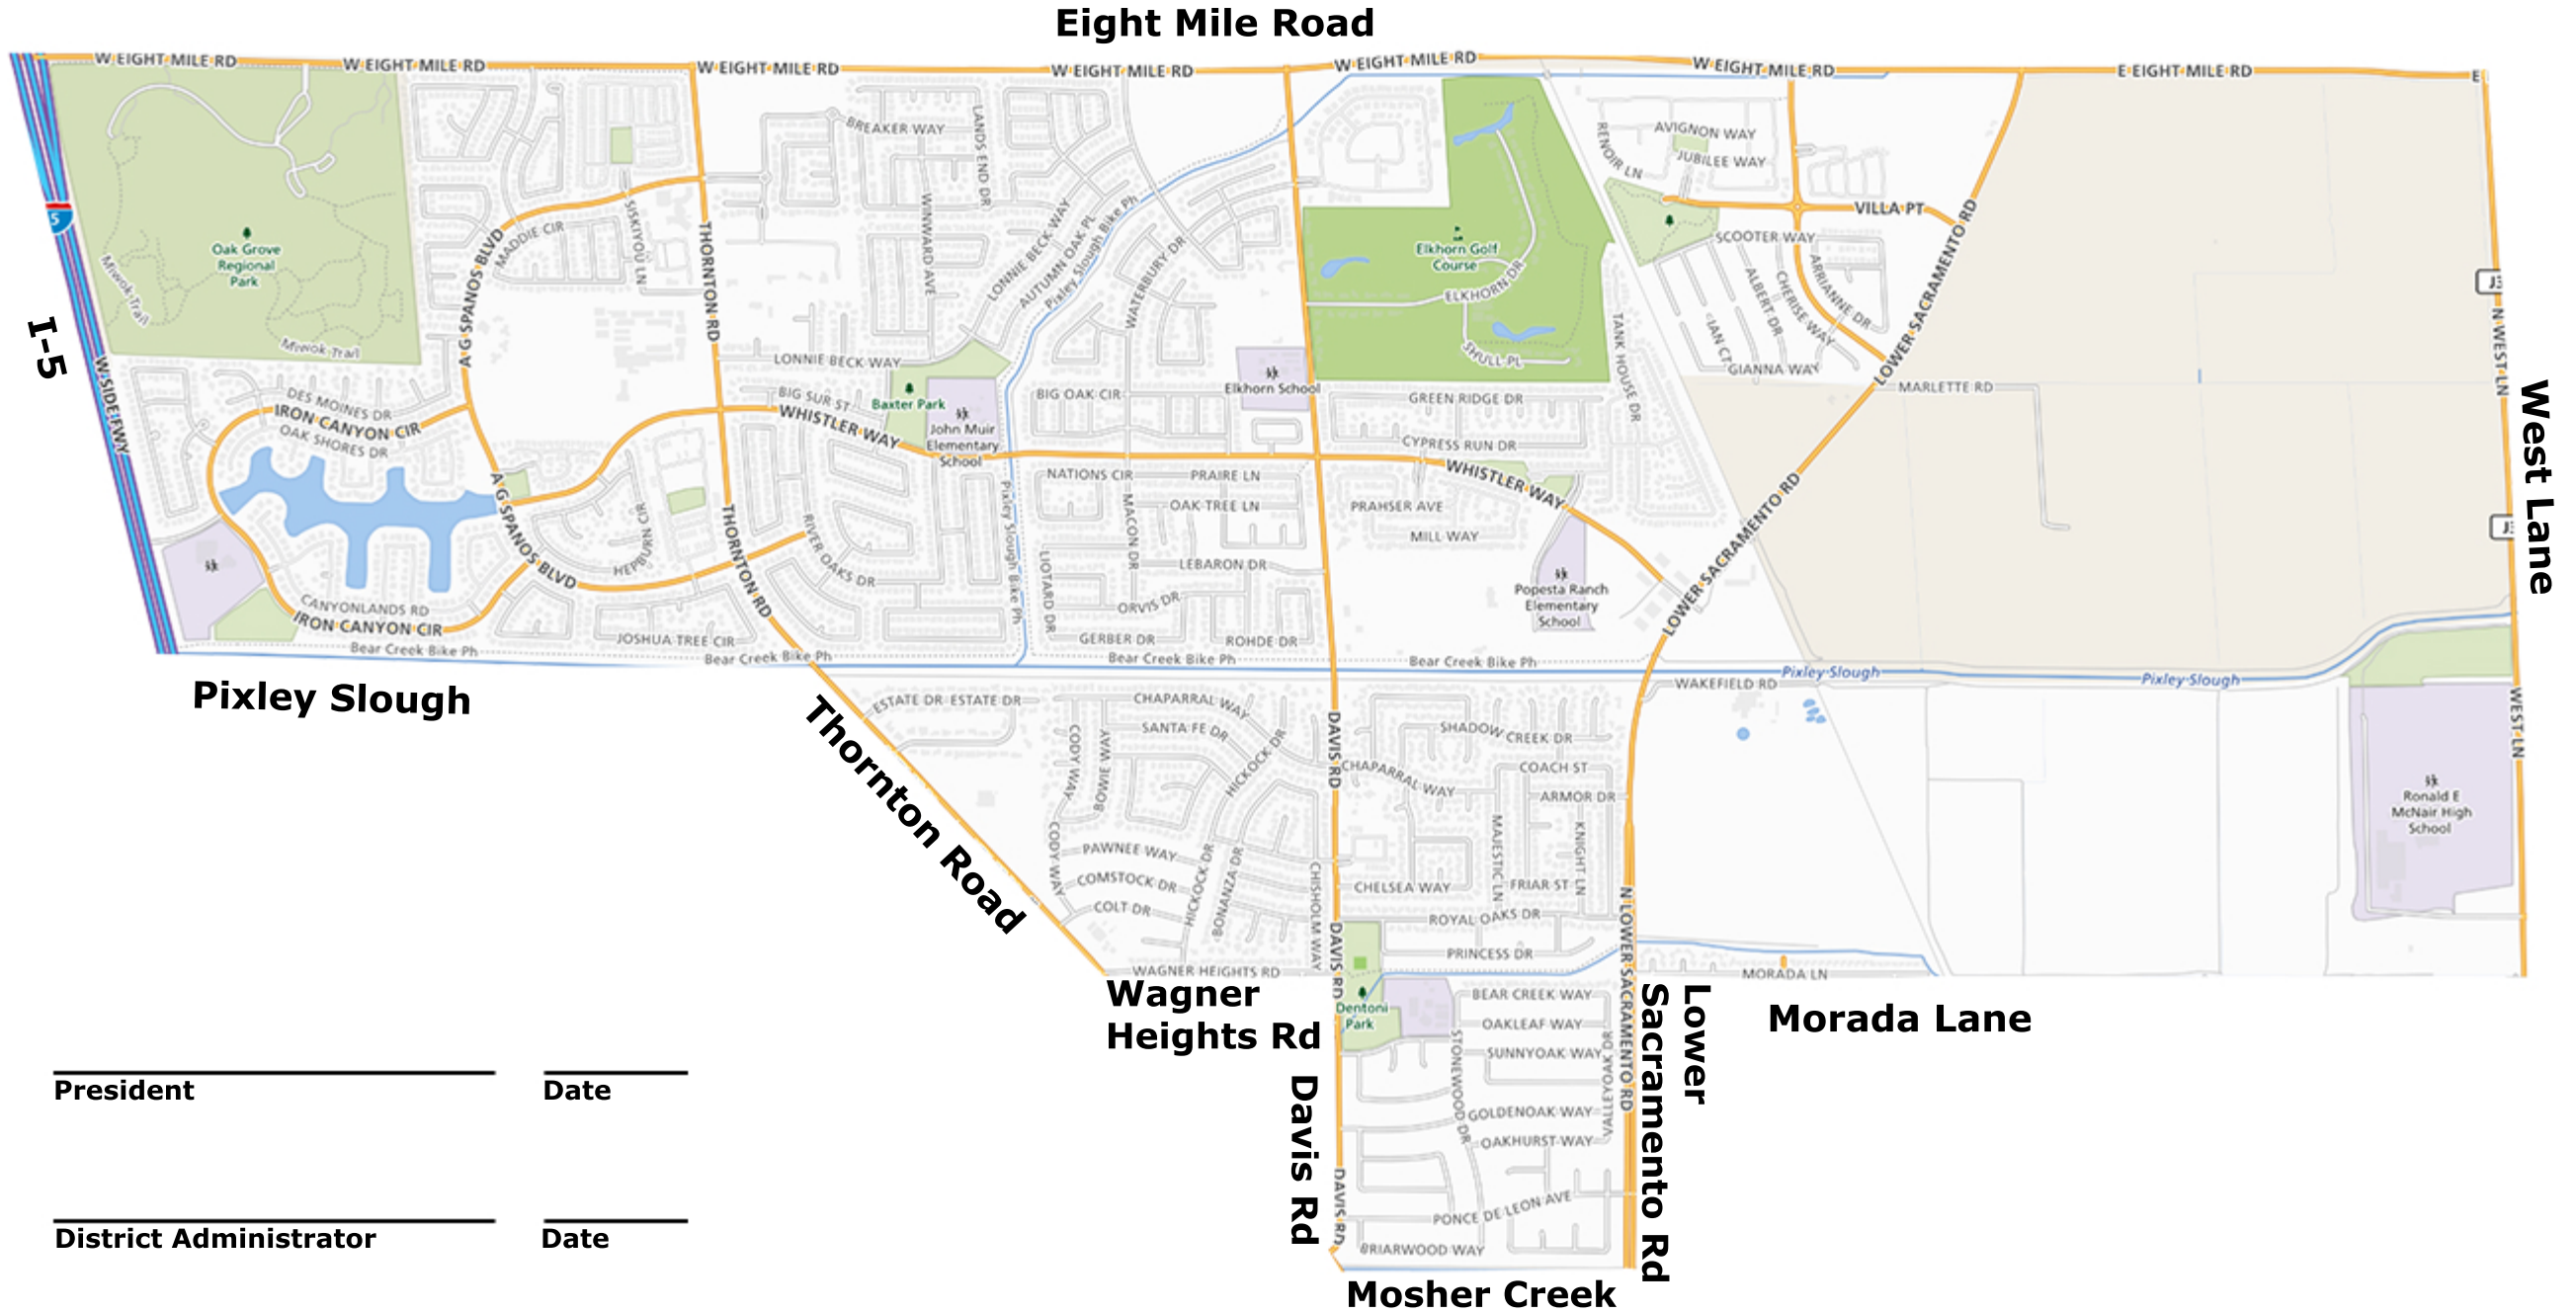

**California District 8
Sunrise Little League**

North Boundary: Eight Mile Road
 East Boundary: West Lane
 South Boundary: Pixley Slough, SE on Thornton Rd, E on Wagner Heights Rd, S on Davis Rd, E on Mosher Creek,
 N on Lower Sacramento Rd, E on Morada Lane
 West Boundary: I-5