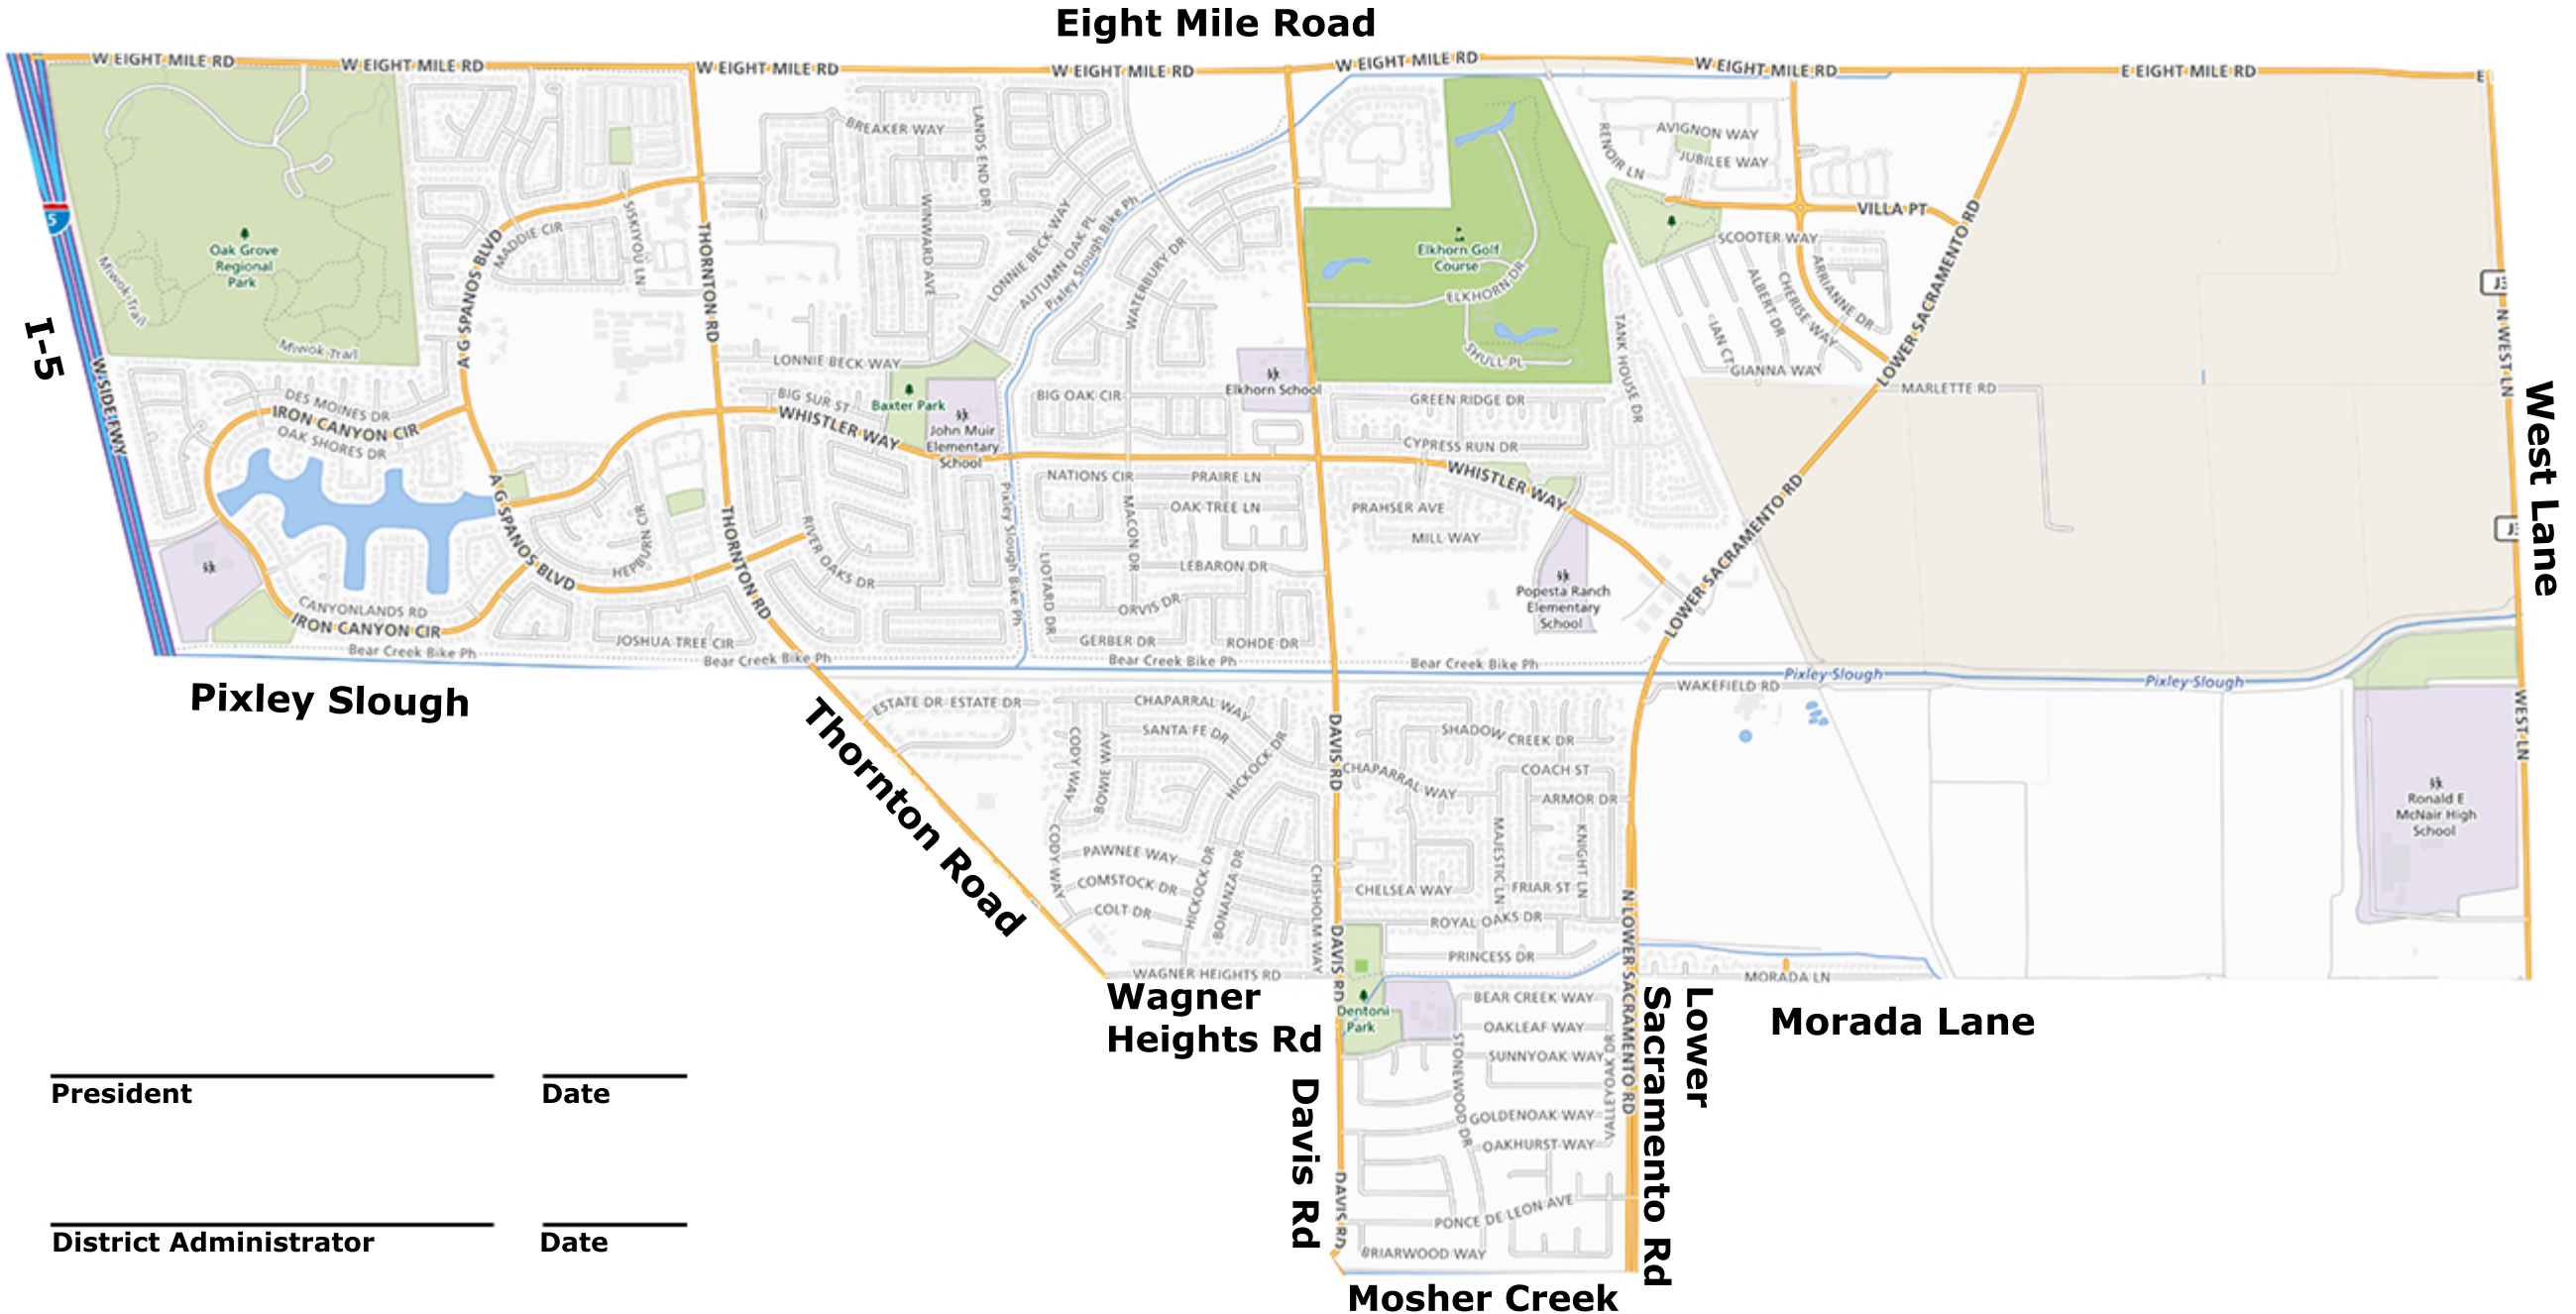

**California District 8
Sunrise Little League**

North Boundary: Eight Mile Road
 East Boundary: West Lane
 South Boundary: Pixley Slough, SE on Thornton Rd, E on Wagner Heights Rd, S on Davis Rd, E on Mosher Creek,
 N on Lower Sacramento Rd, E on Morada Lane
 West Boundary: I-5